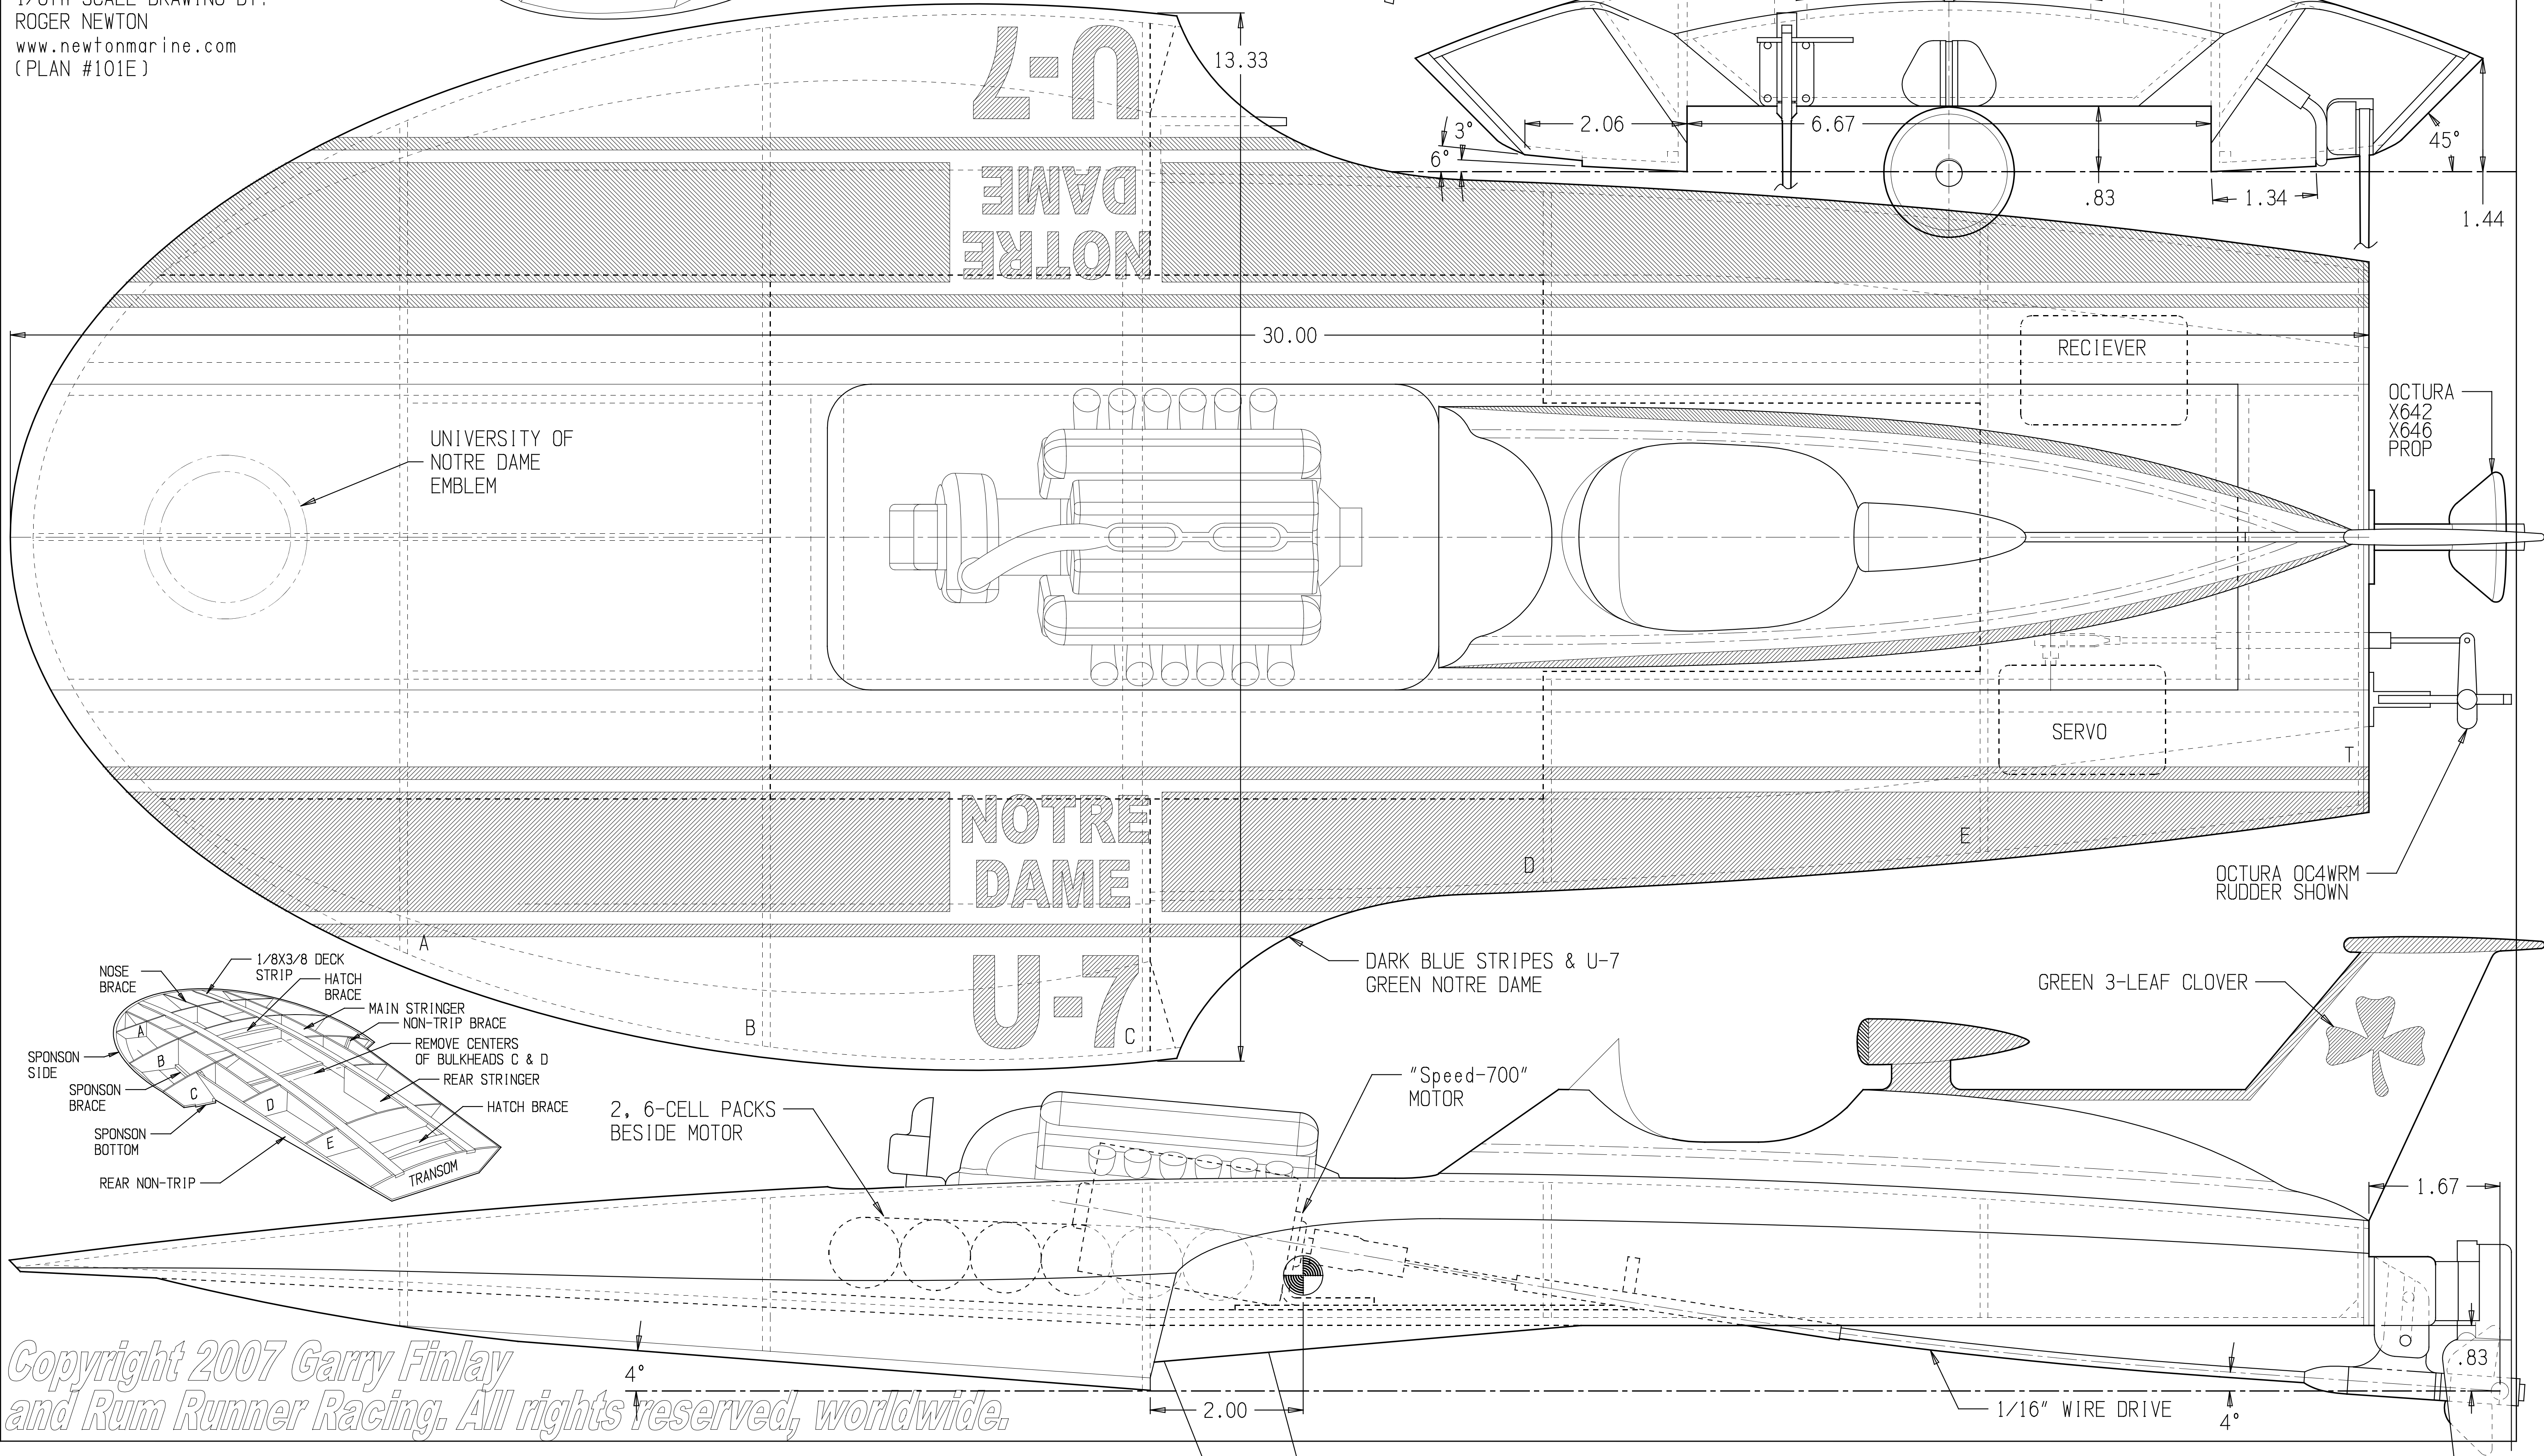

1/12th SCALE
 1969 U-7 NOTRE DAME
 LIMITED SPORT / P-SPORT HYDRO
 SHEET 1 of 2 07/28/07 by: G.Finlay

ORIGINAL DESIGN: ED KARELSON
 1/8th SCALE DRAWING BY:
 ROGER NEWTON
 www.newtonmarine.com
 (PLAN #101E)

*Copyright 2007 Garry Finlay
 and Rum Runner Racing. All rights reserved, worldwide.*